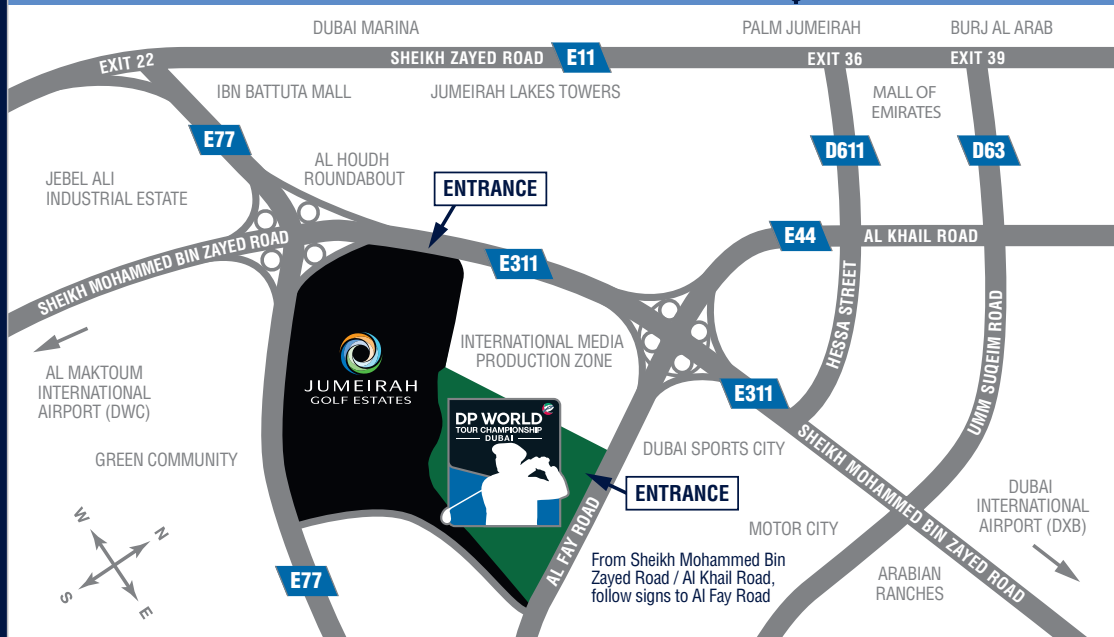

← TO ABU DHABI

TO DUBAI →

DP WORLD

JUMEIRAH GOLF ESTATES

Emirates

ROLEX

ATLANTIS THE PALM, DUBAI

7DAYS